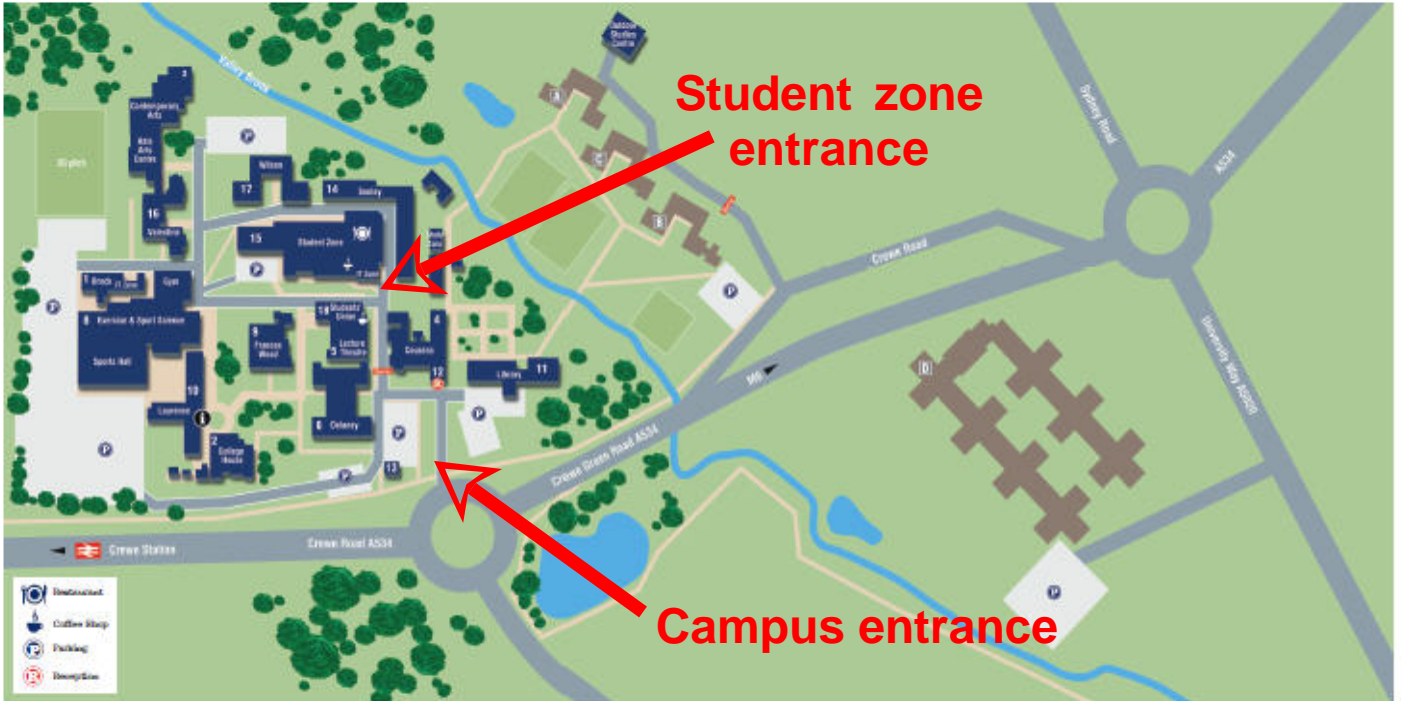

## Cheshire campus map

- |                                   |                              |                               |
|-----------------------------------|------------------------------|-------------------------------|
| 1 Brock                           | 8 Exercise and Sport Science | 16 Valentine Building         |
| 2 College House                   | 9 Frances Wood Building      | • Axis Arts Centre Box Office |
| • Finance                         | 10 Laurence Building         | • Football Academy            |
| • Research and Knowledge Exchange | • Student Hub                | • Exercise and Sport Science  |
| 3 Contemporary Arts Building      | 11 Library                   | Development Unit              |
| • Axis Arts Centre                | 12 Reception                 | 17 Wilson Building            |
| 4 Couzens Building                | 13 Security                  | 18 Students' Union            |
| • Innospace                       | 14 Seeley Building           | • Shop                        |
| • Admissions                      | 15 The Student Zone          | <b>Student accommodation</b>  |
| 5 Crewe Lecture Theatre           | • Employability Hub          | <b>A</b> Barlow Hall          |
| 6 Delaney Building                | • Residential Services       | <b>B</b> Harley Hall          |
| 7 Digital Media Zone              | • Bar & Refectory            | <b>C</b> Davenport Hall       |
|                                   |                              | <b>D</b> Booth Hall           |